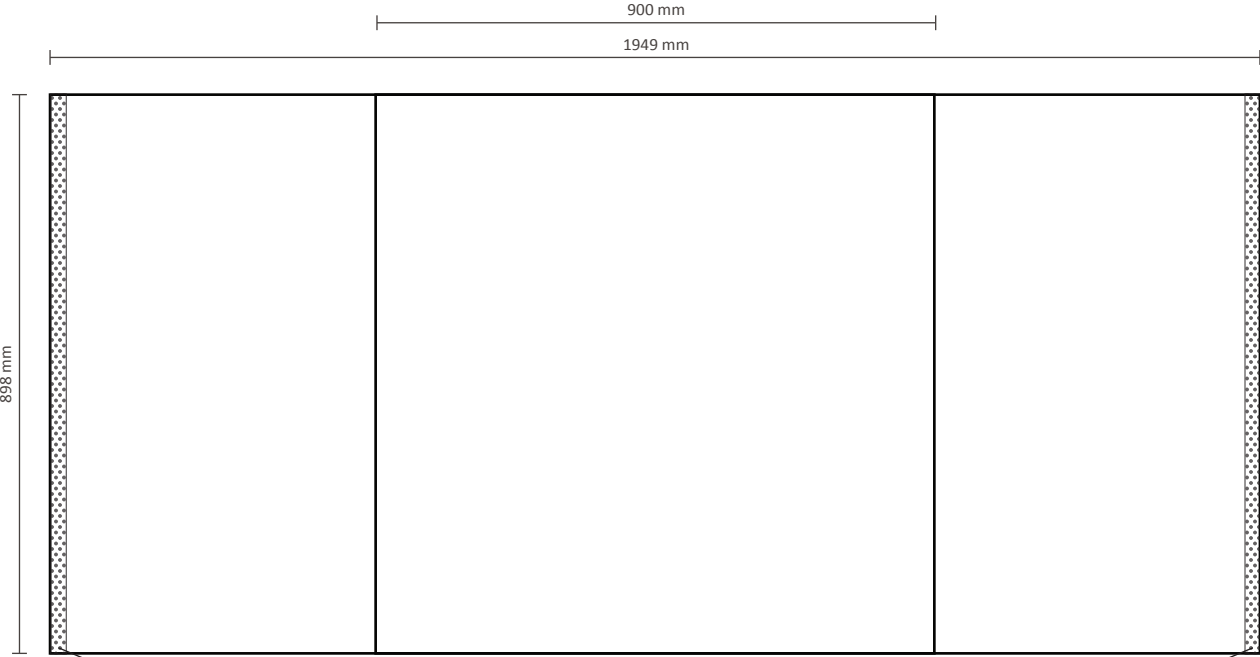

Counter Professional Square

Graphical specifications

Visible frontside: 900mm * 898mm (W/H)

Size of visual: 1949mm * 898mm (W/H)

2 cm Velcro loop on backside