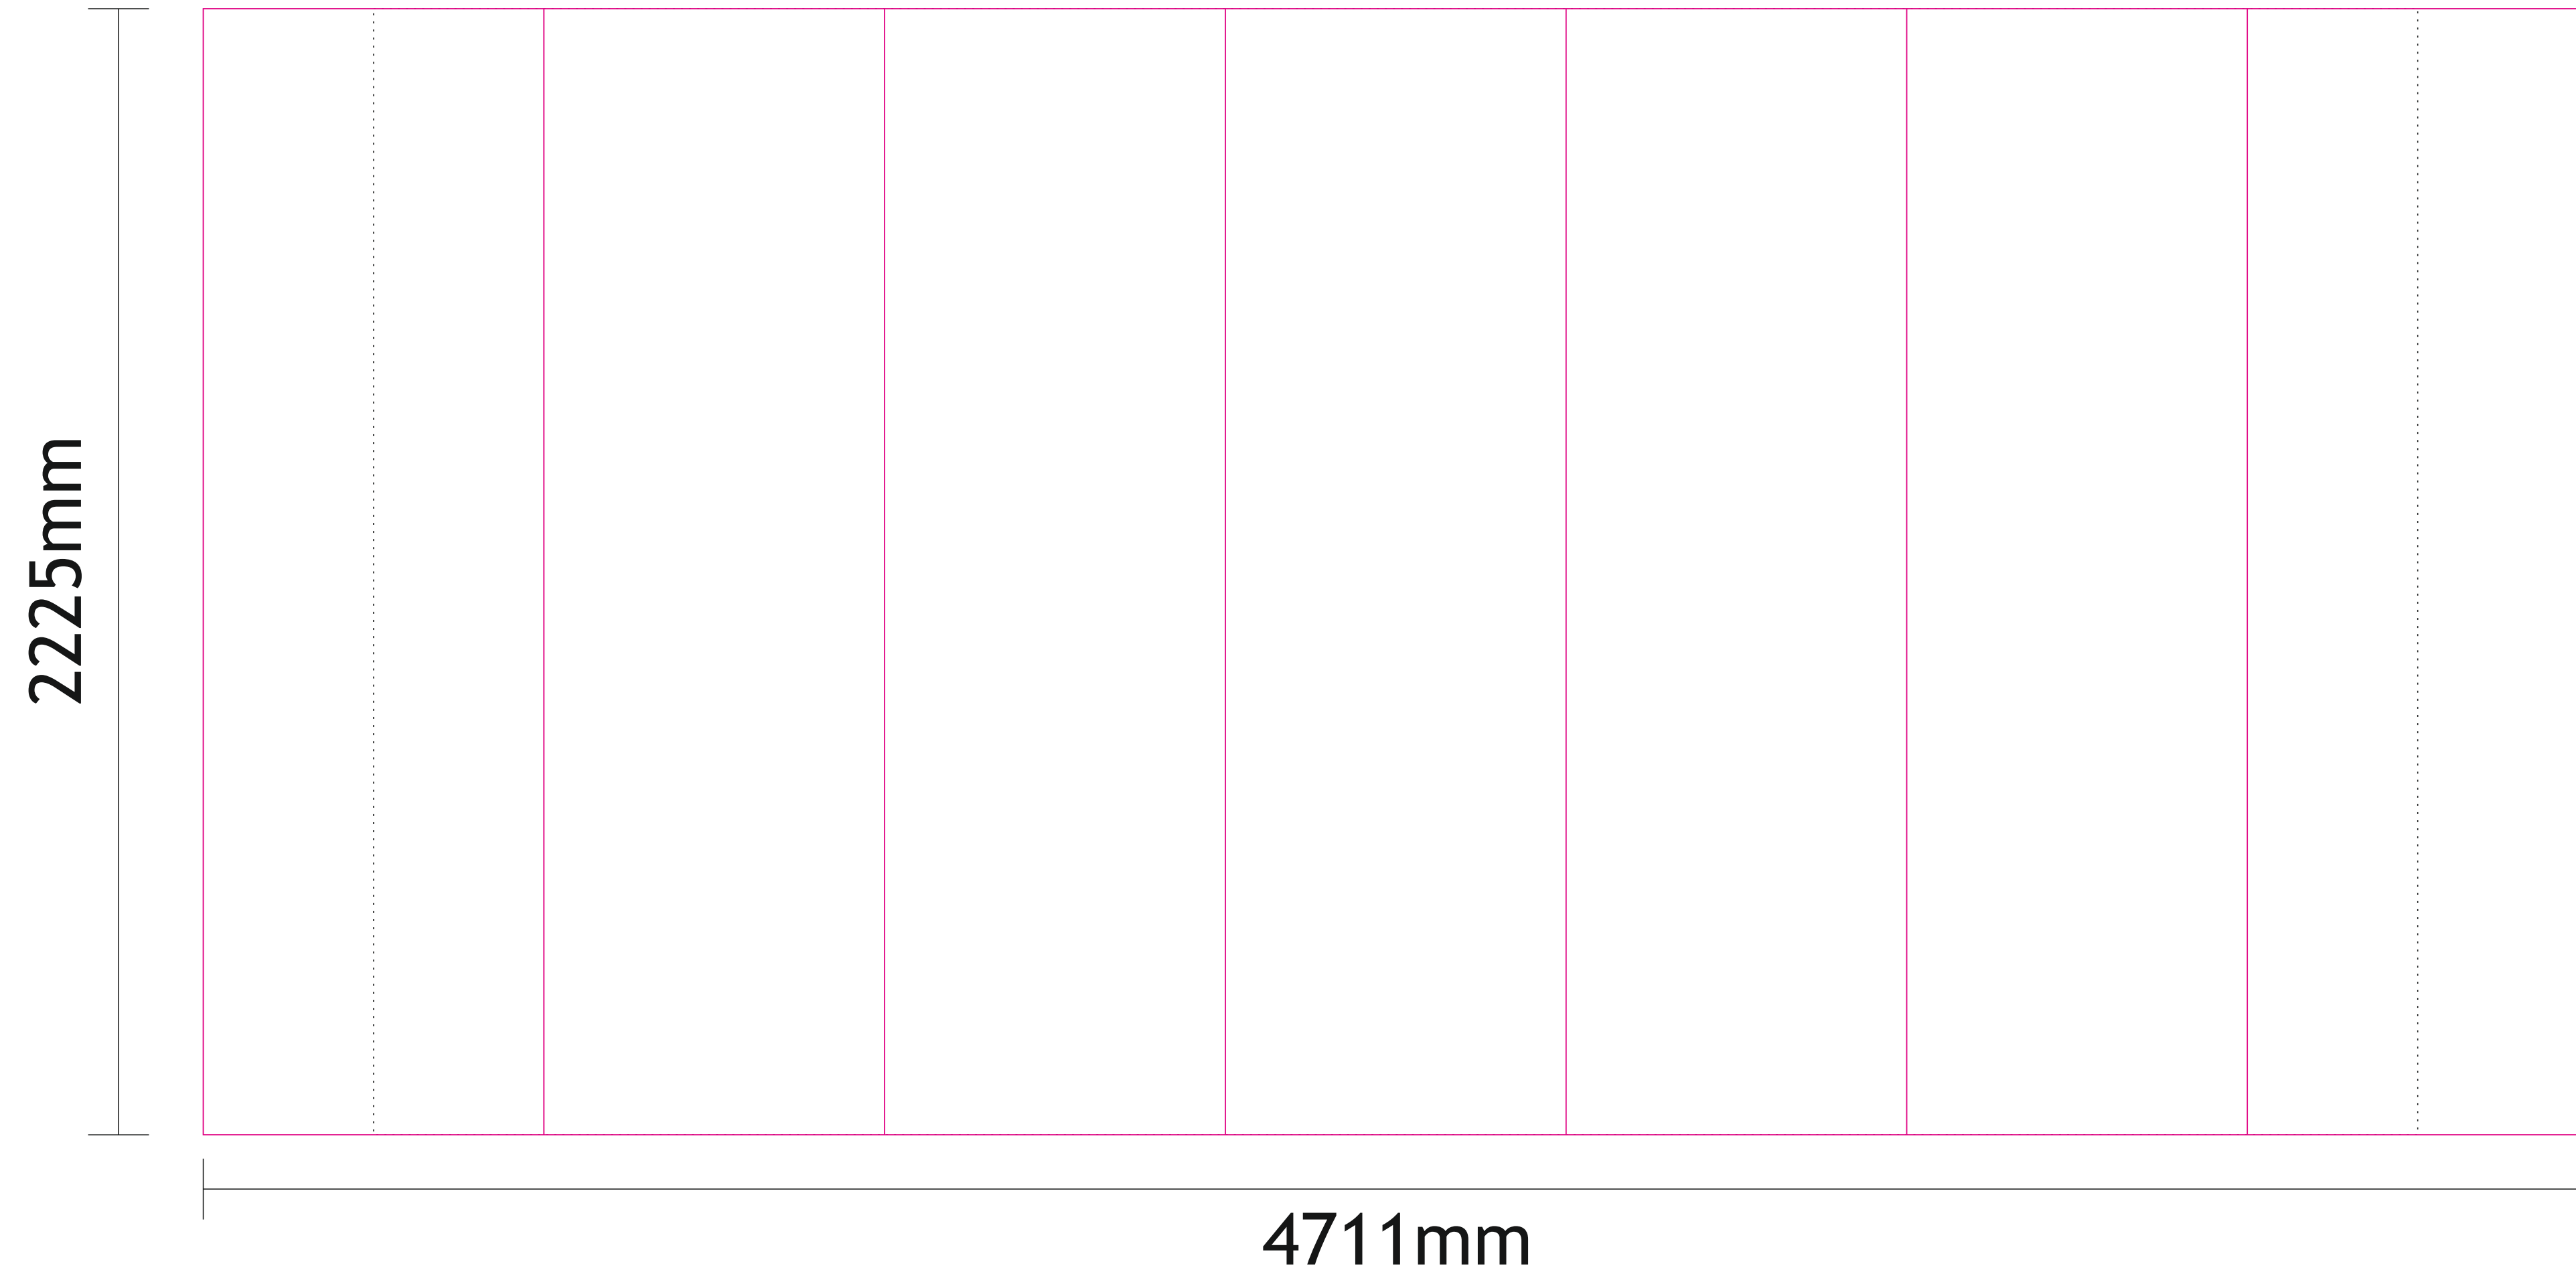

# POP-UP 3x5

print file POP-UP: 4711x2225mm (visible front area ~4038x2225mm)

File formats:  
TIFF / CMYK / 100dpi  
PDF, CDR, EPS / CMYK / 100dpi

SCALE 1:10

## POP-UP HARD CASE

print file HARD CASE: 1775x785mm (visible front area ~550x785mm)

File formats:  
TIFF / CMYK / 200dpi  
PDF, CDR, EPS / CMYK / 200dpi