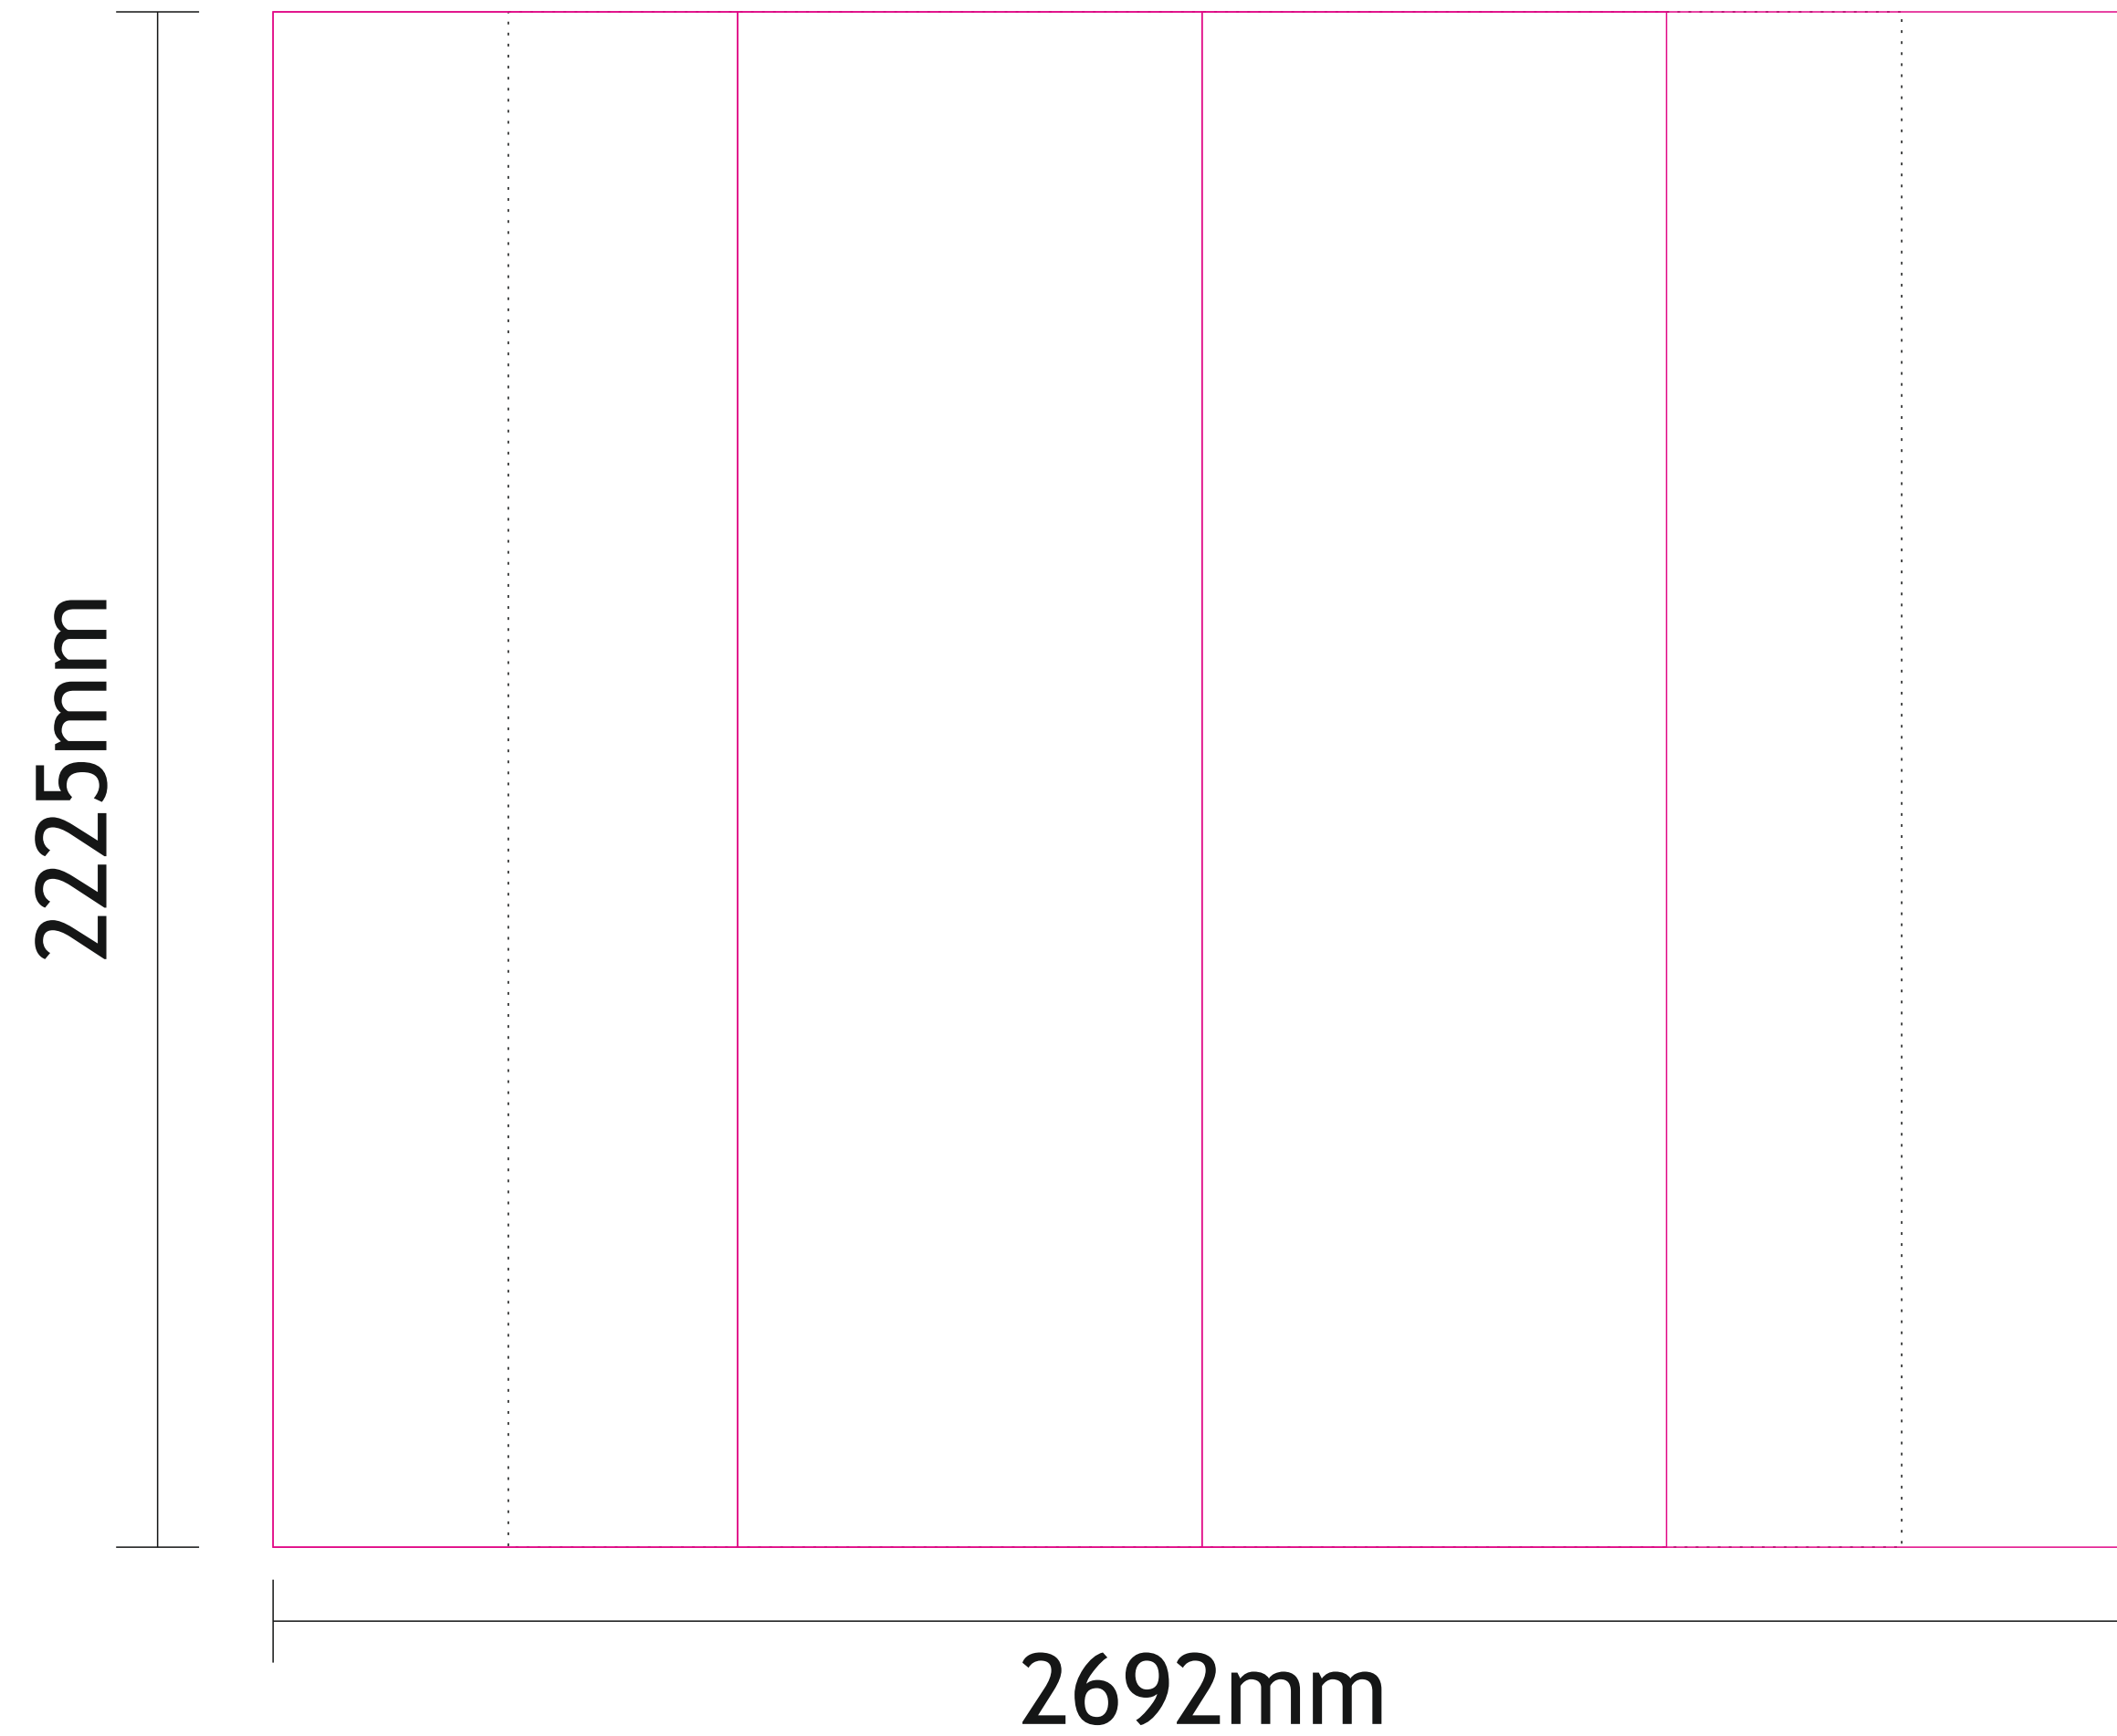

POP-UP 3x2

print file POP-UP: 2692x2225mm (visible front area ~2019x2225mm)

File formats:
TIFF / CMYK / 100dpi
PDF, CDR, EPS / CMYK / 100dpi

SCALE 1:10

POP-UP HARD CASE

print file HARD CASE: 1775x785mm (visible front area ~550x785mm)