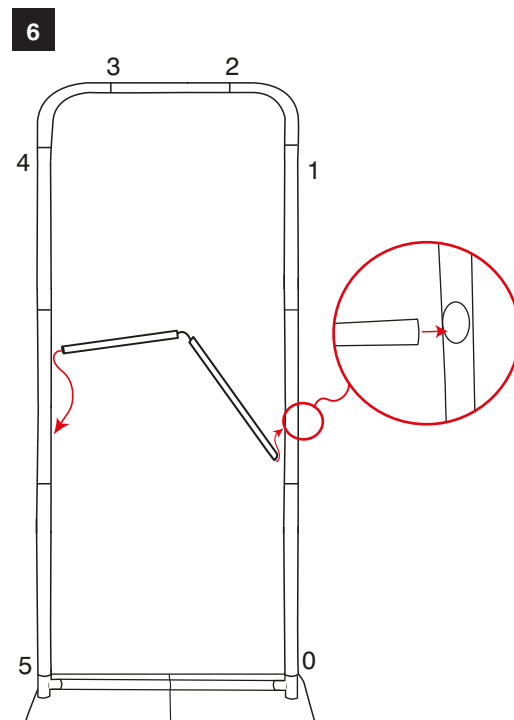

# Backwall Formulate Monolith 900mm

1

2

3

4