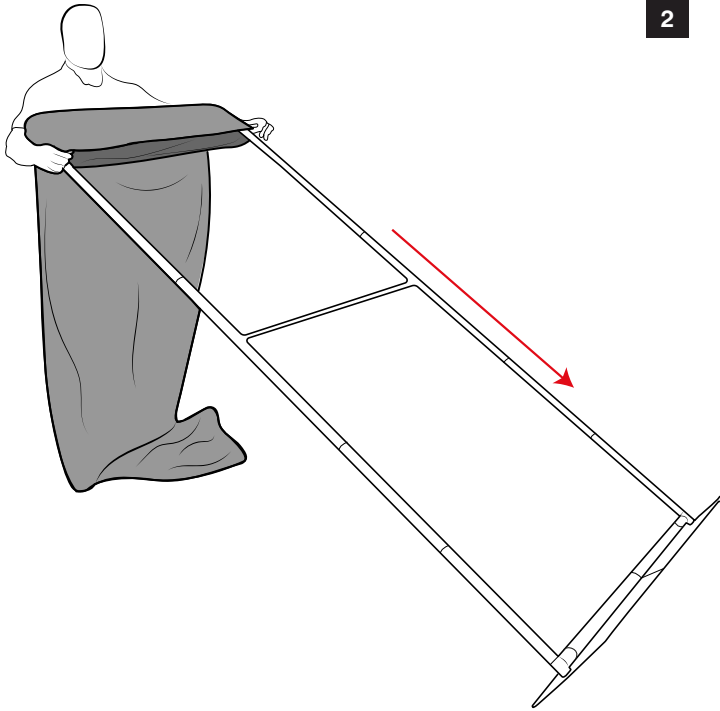

# Backwall Formulate Monolith 900mm

1

2

3

4