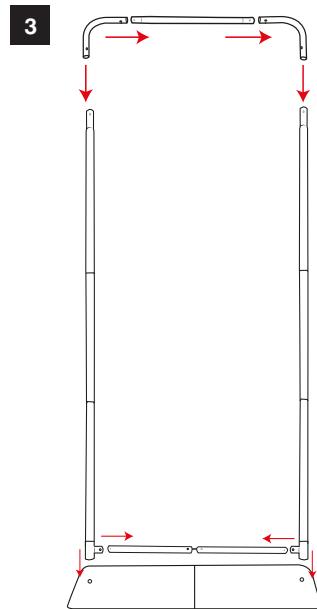

# Backwall Formulate Monolith 900mm

1

2

3

4