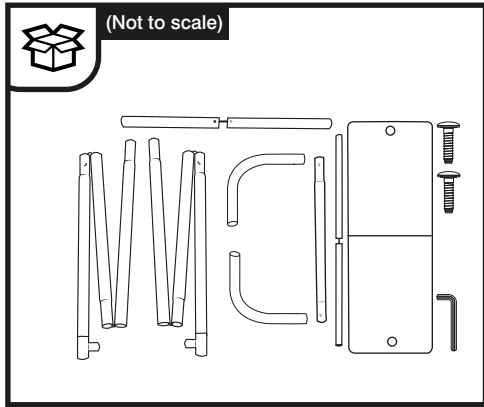

# Backwall Formulate Monolith 900mm

1

2

3

4