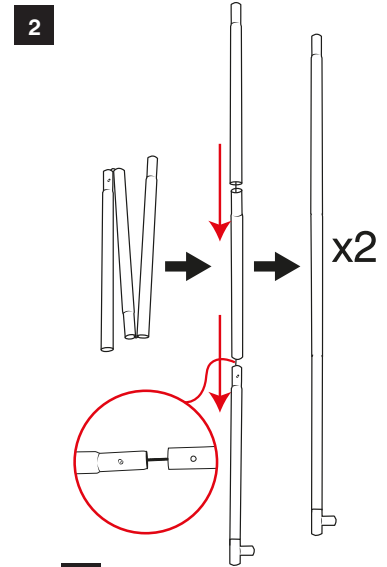

# Backwall Formulate Monolith 900mm

1

2

3

4