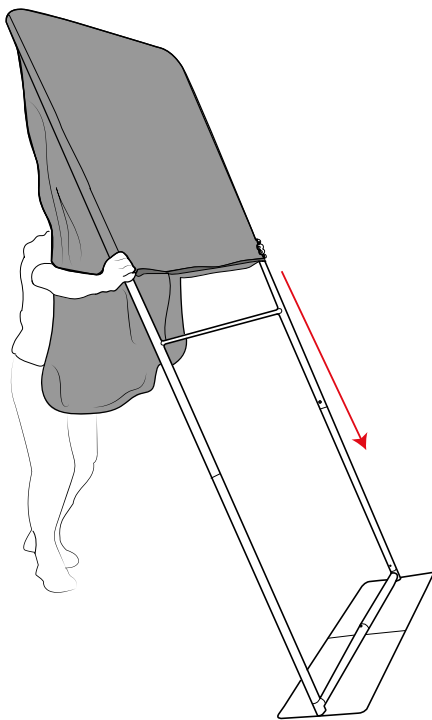

# Backwall Formulate Monolith 900mm

1

2

3

4